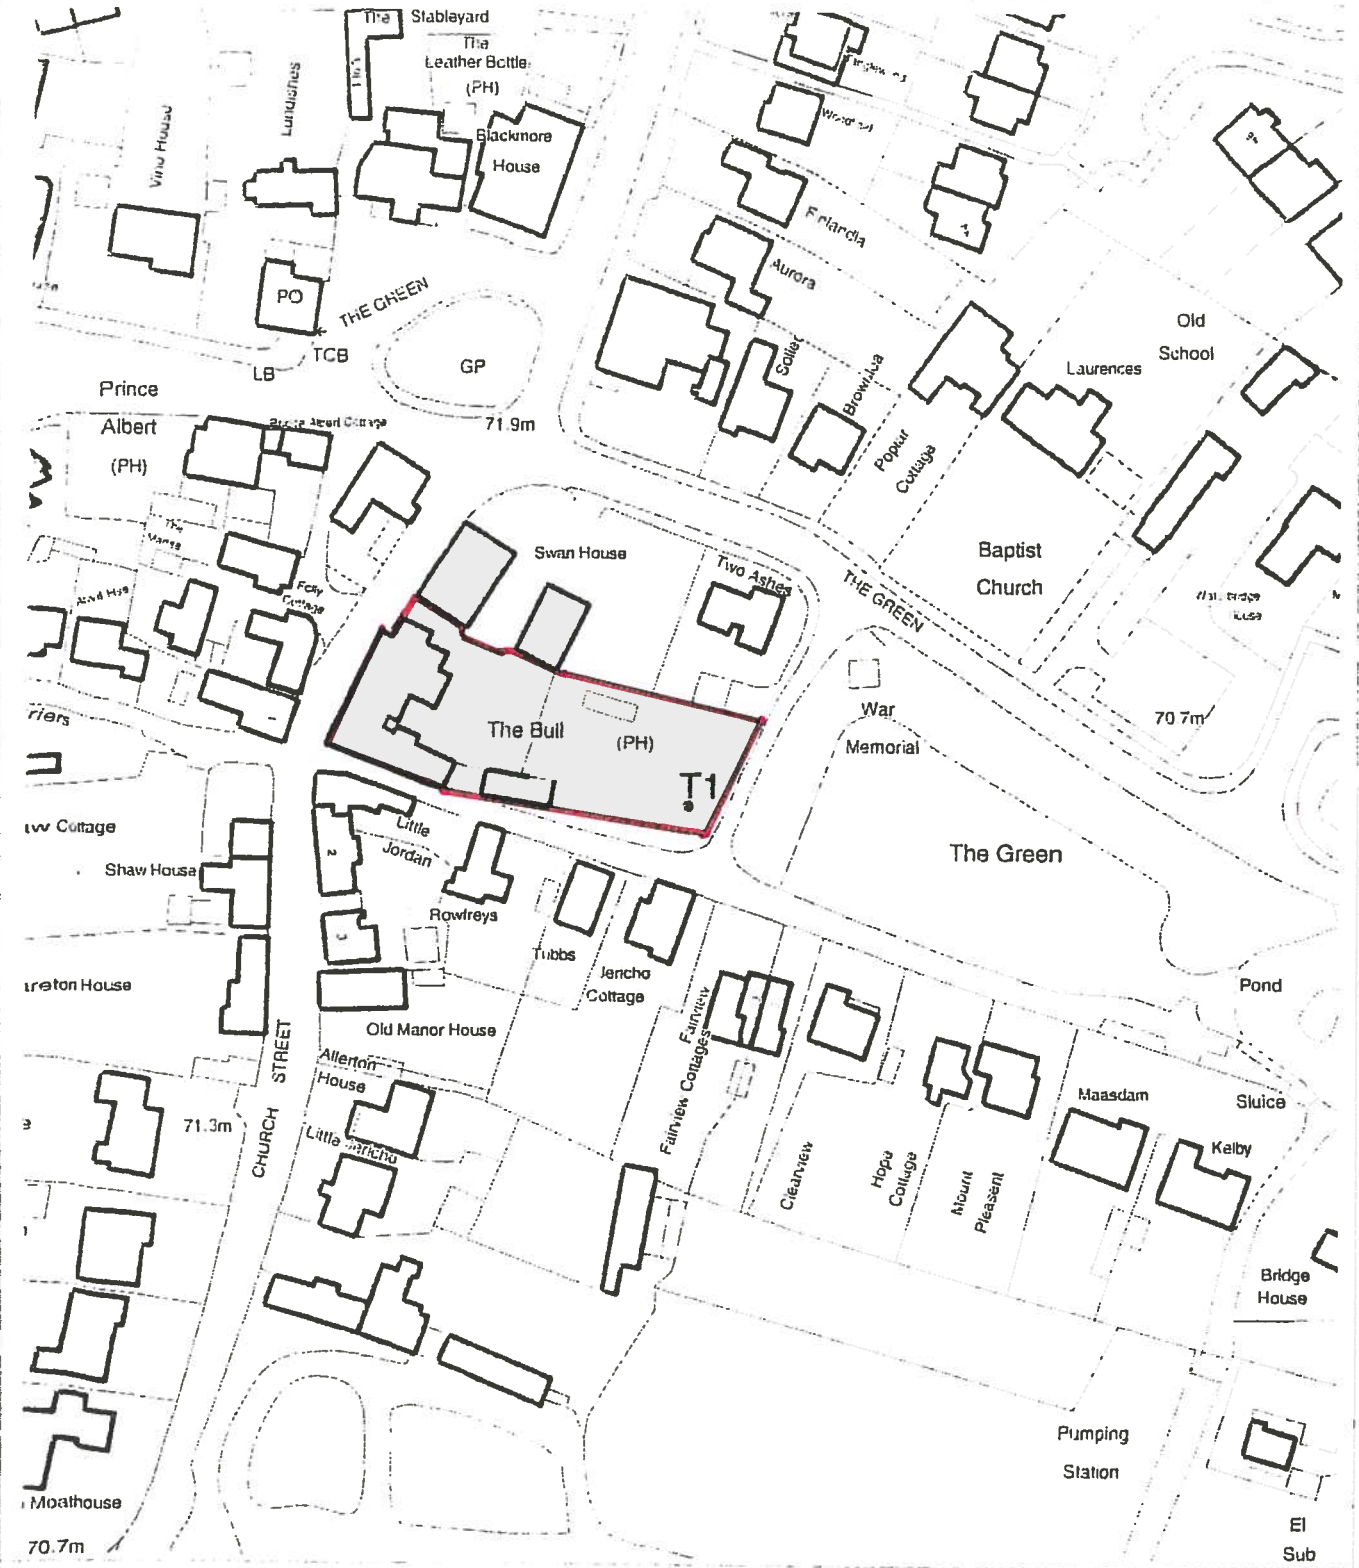

SITE PLAN

Drawn By: A.M.

Scale: 1:1250

Date: 5th March 2014

Alison Crowe
 Managing Director
 Governance - Executive Director (customer Services)
 Blackwood Borough Council, Town Hall, Ingrave Road Blackwood CM15 6AY

© Crown copyright and database rights 2011 Ordnance Survey 100012200

Handwritten signature